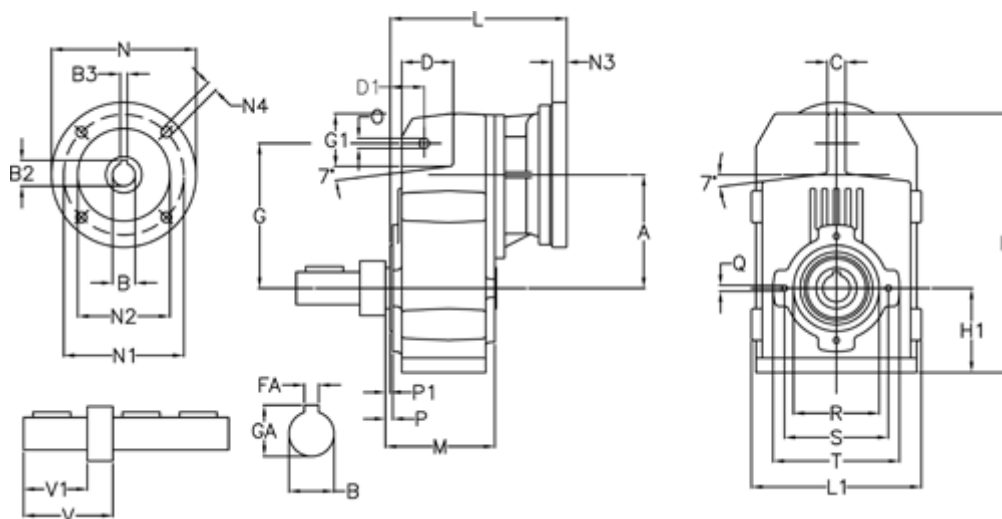

Article number: 29560202021225
 Description: Shaft mounted gear
 A202R-20,2-P71B5

Measures

A = 125.00	FA = 8	M = 120.0	Q = M8x15
B = 30	G = 160	N = 160	R = 95
B1 = 14	G1 = 58.0	N1 = 130	S = 115
B2 = 16.3	GA = 33.0	N2 = 110	T = 140
B3 = 5	H = 286.0	N4 = M8x16	V = 96.0
C = 20	H1 = 92.5	O = 11	V1 = 60
D = 57.0	L = 197.5	P = 5.0	
D1 = 40.0	L1 = 188	P1 = 3.0	